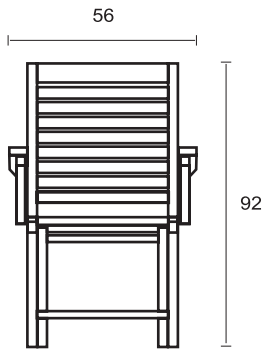

Trent Recliner

WRC-09 *page 06*

Trent Bench 150

WTB-150 *page 07*

Trent Bench 180

WTB-180 *page 08*

Trent Foot Rest

WRFT-09 *page 09*

WFC-08

Trent Folding Arm Chair

DIMENSION

* in centimeters

A front view

B side view

MATERIALS

PREMIUM TEAK
mainframe