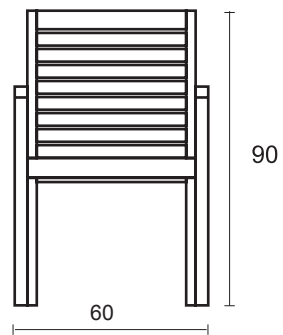

WFC-08B

Trent Folding Chair

DIMENSION

* in centimeters

A front view

B side view

MATERIALS

PREMIUM TEAK
mainframe

WSC-07A

Trent Stacking Chair

DIMENSION

* in centimeters

A front view

B side view

MATERIALS

PREMIUM TEAK
mainframe