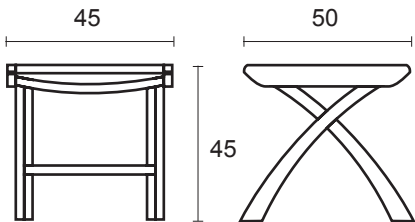

WTB-150

Trent Bench 150

DIMENSION

* in centimeters

A front view

B side view

MATERIALS

PREMIUM TEAK
mainframe

WTB-180

Trent Bench 180

DIMENSION

* in centimeters

A front view

B side view

MATERIALS

PREMIUM TEAK
mainframe

WRFT-09

Trent Foot Rest

DIMENSION

* in centimeters

A top view

B side view

MATERIALS

PREMIUM TEAK
mainframe