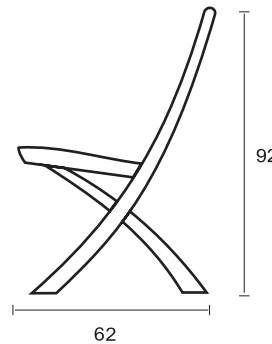

WFC-08B

Trent Folding Chair

DIMENSION

* in centimeters

A front view

B side view

MATERIALS

PREMIUM TEAK
mainframe