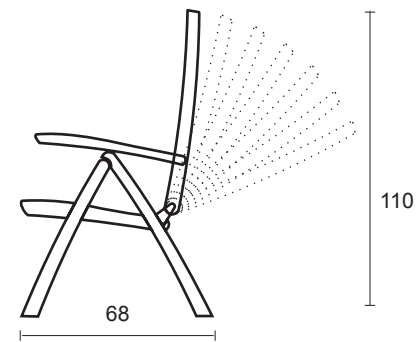

WSC-07A

Trent Stacking Chair

DIMENSION

* in centimeters

A front view

B side view

MATERIALS

PREMIUM TEAK
mainframe

WRC-09

Trent Recliner

DIMENSION

* in centimeters

A front view

B side view

MATERIALS

PREMIUM TEAK
mainframe

WTB-150

Trent Bench 150

DIMENSION

* in centimeters

A front view

B side view

MATERIALS

PREMIUM TEAK
mainframe

WTB-180

Trent Bench 180

DIMENSION

* in centimeters

A front view

B side view

MATERIALS

PREMIUM TEAK
mainframe