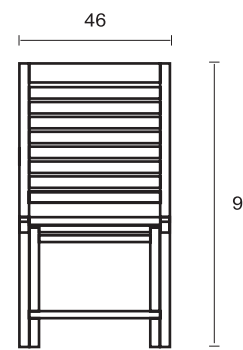

WFC-08

Trent Folding Arm Chair

DIMENSION

* in centimeters

A front view

B side view

MATERIALS

PREMIUM TEAK
mainframe

WFC-08B

Trent Folding Chair

DIMENSION

* in centimeters

A front view

B side view

MATERIALS

PREMIUM TEAK
mainframe