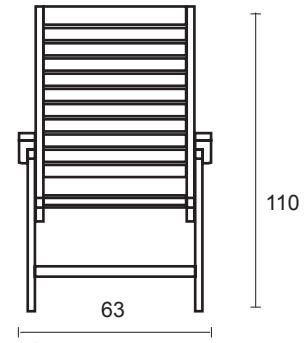

DIMENSION

* in centimeters

A front view