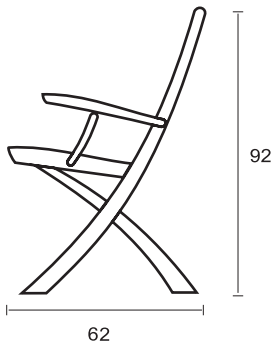

WFC-08

Trent Folding Arm Chair

DIMENSION

* in centimeters

A front view

B side view

MATERIALS

PREMIUM TEAK
mainframe

WTB-180

Trent Bench 180

DIMENSION

* in centimeters

A front view

B side view

MATERIALS

PREMIUM TEAK
mainframe