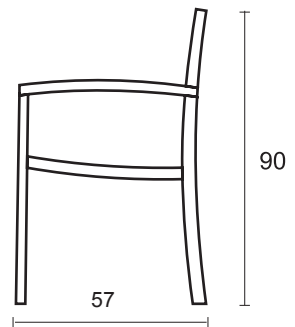

WFC-08B

Trent Folding Chair

DIMENSION

* in centimeters

A front view

B side view

MATERIALS

PREMIUM TEAK
mainframe

WSC-07A

Trent Stacking Chair

DIMENSION

* in centimeters

A front view

B side view

MATERIALS

PREMIUM TEAK
mainframe

WRC-09

Trent Recliner

DIMENSION

* in centimeters

A front view

B side view

MATERIALS

PREMIUM TEAK
mainframe

WTB-150

Trent Bench 150

DIMENSION

* in centimeters

A front view

B side view

MATERIALS

PREMIUM TEAK
mainframe