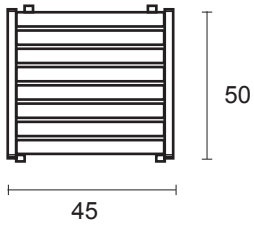

DIMENSION

* in centimeters

A top view