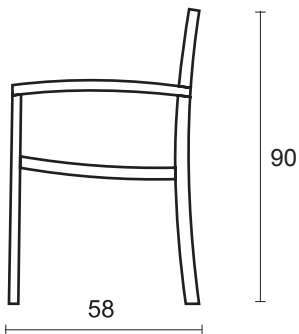

WRC-09

Trent Recliner

DIMENSION

* in centimeters

A front view

B side view

MATERIALS

PREMIUM TEAK
mainframe

WTB-150

Trent Bench 150

DIMENSION

* in centimeters

A front view

B side view

MATERIALS

PREMIUM TEAK
mainframe

WTB-180

Trent Bench 180

DIMENSION

* in centimeters

A front view

B side view

MATERIALS

PREMIUM TEAK
mainframe