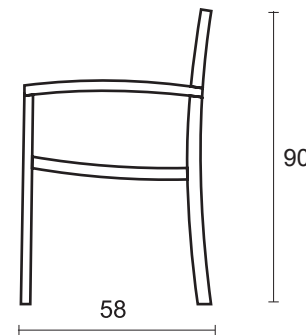

WTB-150

Trent Bench 150

DIMENSION

* in centimeters

A front view

B side view

MATERIALS

PREMIUM TEAK
mainframe

WTB-180

Trent Bench 180

DIMENSION

* in centimeters

A front view

B side view

MATERIALS

PREMIUM TEAK
mainframe