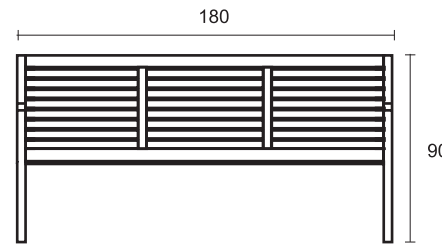

WTB-150

Trent Bench 150

DIMENSION

* in centimeters

A front view

B side view

MATERIALS

PREMIUM TEAK
mainframe

FABRICS OPTION 1:

XYLUM™
Premium Outdoor Fabric

- Khaki
- Dark Grey
- Light Grey
- Natural
- Black
- Chocolate
- Maroon

FABRICS OPTION 2:

sunbrella™

- 5409-0000
- 5408-0000
- 5453-0000
- 5422-0000
- 5432-0000

WTB-180

Trent Bench 180

DIMENSION

* in centimeters

A front view

B side view

MATERIALS

PREMIUM TEAK
mainframe