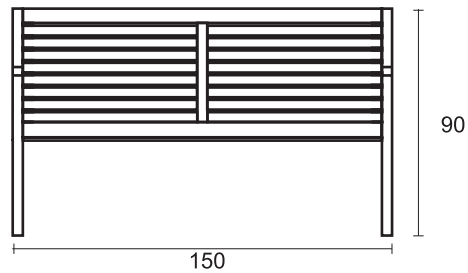

WTB-150

Trent Bench 150

DIMENSION

* in centimeters

A front view

B side view

MATERIALS

PREMIUM TEAK
mainframe