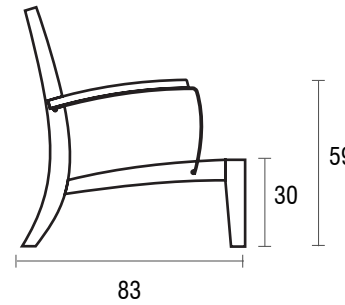

DIMENSION

* in centimeters

A side view