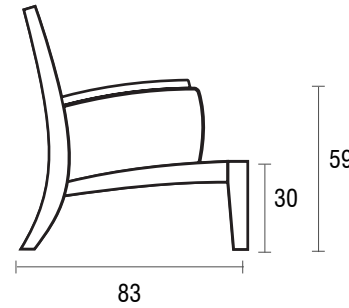

FABRICS OPTION 2:
sunbrella™

- | | | | |
|--|-----------|--|-----------|
| | 5409-0000 | | 5422-0000 |
| | 5408-0000 | | 5432-0000 |
| | 5453-0000 | | |

NVS-02

Nivelle Sofa Modular- Left Seat

DIMENSION

* in centimeters