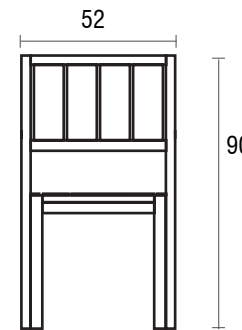

FABRICS OPTION 2:
sunbrella™

- 5409-0000
- 5422-0000
- 5408-0000
- 5432-0000
- 5453-0000

NVC-05

Nivelle Stacking Side Chair

DIMENSION

* in centimeters

A side view

B front view

- | | |
|-------------|-------------|
| ■ 5409-0000 | ■ 5422-0000 |
| ■ 5408-0000 | ■ 5432-0000 |
| ■ 5453-0000 | |

NVS-06

Nivelle Side Table

DIMENSION

* in centimeters

A top view

B side view

MATERIALS