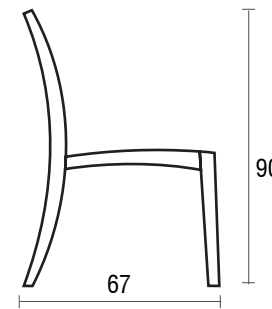

FABRICS OPTION 2:
sunbrella™

- 5409-0000
- 5422-0000
- 5408-0000
- 5432-0000
- 5453-0000

NVC-05

Nivelle Stacking Side Chair

DIMENSION

* in centimeters

A side view

B front view

NVS-05

Nivelle Modular- Ottoman/ Coffee Table

DIMENSION

* in centimeters

A top view

B side view

MATERIALS

PREMIUM TEAK
mainframe

- | | |
|-------------|-------------|
| ■ 5409-0000 | ■ 5422-0000 |
| ■ 5408-0000 | ■ 5432-0000 |
| ■ 5453-0000 | |

NVS-06

Nivelle Side Table

DIMENSION

* in centimeters

A top view

B side view

MATERIALS