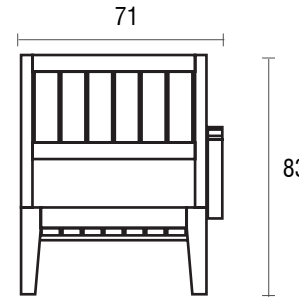

B front view

MATERIALS

PREMIUM TEAK
mainframe

STAINLESS STEEL
detachable arms

FABRICS OPTION 1:
XYLUM™
Premium Outdoor Fabric

	Khaki		Black
	Dark Grey		Chocolate
	Light Grey		Maroon
	Natural		

FABRICS OPTION 2:
sunbrella™

	5409-0000		5422-0000
	5408-0000		5432-0000
	5453-0000