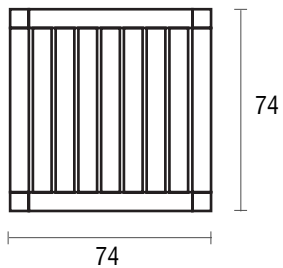

FABRICS OPTION 2:
sunbrella™

- 5409-0000
- 5422-0000
- 5408-0000
- 5432-0000
- 5453-0000

NVC-05

Nivelle Stacking Side Chair

DIMENSION

* in centimeters

A side view

B front view

NVS-05

Nivelle Modular- Ottoman/ Coffee Table

DIMENSION

* in centimeters

A top view

B side view

MATERIALS

PREMIUM TEAK
mainframe