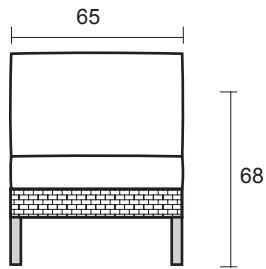

FABRICS OPTION 2:
sunbrella™

5409-0000 5422-0000
5408-0000 5432-0000
5453-0000

MCS-02

Modena Sofa- Middle Seat

DIMENSION

* in centimeters

A front view

B side view

Modena Sofa- Left Seat

DIMENSION

* in centimeters

A front view

B side view

MATERIALS

POWDERCOATED
ALUMINIUM
mainframe

ALL-WEATHER WICKER
strap in 1:1 weaving style