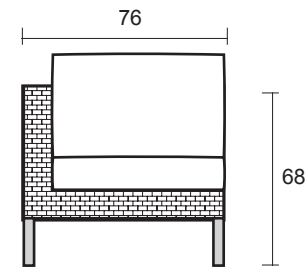

FABRICS OPTION 2:
sunbrella™

5409-0000 5422-0000
5408-0000 5432-0000
5453-0000

MCS-01

Modena Sofa- Right Seat

DIMENSION

* in centimeters

A front view

B side view