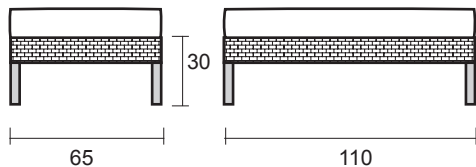

sunbrella™

MCS-08

Modena Ottoman

DIMENSION

* in centimeters

A top view

B side view

MATERIALS

DIMENSION

* in centimeters

A top view

B side view

MATERIALS

POWDERCOATED
ALUMINIUM
mainframe

ALL-WEATHER WICKER
strap in 1:1 weaving style

FABRICS OPTION 1: