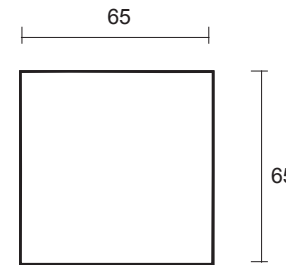

sunbrella™

MCS-08

Modena Ottoman

DIMENSION

* in centimeters

A top view

B side view

MATERIALS