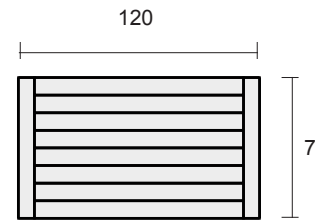

XYLUM™
Premium Outdoor Fabric

FABRICS OPTION 2:

sunbrella™

MSN-03

Maison Coffee Table

DIMENSION

* in centimeters

A top view

B side view

MATERIALS

PREMIUM TEAK
table top

STAINLESS STEEL
mainframe

MSN-04

Maison Side Table

DIMENSION

* in centimeters