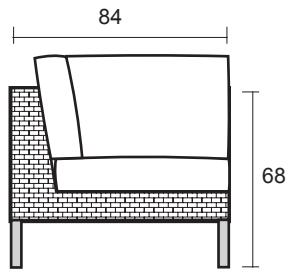

Modena Sofa- Left Seat

DIMENSION

* in centimeters

A front view

B side view

MATERIALS

POWDERCOATED
ALUMINIUM
mainframe

ALL-WEATHER WICKER
strap in 1:1 weaving style

FABRICS OPTION 1:

XYLUM™
Premium Outdoor Fabric

FABRICS OPTION 2:

sunbrella™

MCS-04

Modena Sofa- Corner Seat

DIMENSION

* in centimeters

sunbrella™

MCS-08

Modena Ottoman

DIMENSION

* in centimeters

A top view

B side view

MATERIALS