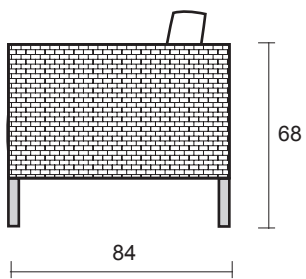

B side view

MATERIALS

POWDERCOATED ALUMINIUM
mainframe

ALL-WEATHER WICKER
strap in 1:1 weaving style

White Dark Dark
Bronze Mahogany

FABRICS OPTION 1:
XYLUM™
Premium Outdoor Fabric

Khaki Black
Dark Grey Chocolate
Light Grey Maroon
Natural

FABRICS OPTION 2:
sunbrella™

5409-0000 5422-0000
5408-0000 5432-0000
5453-0000