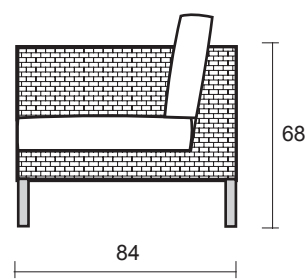

Maison Coffee Table

MSN-03 *page 10*

Maison Side Table

MSN-04 *page 11*

MCS-05

Modena Single Seater

DIMENSION

* in centimeters

FABRICS OPTION 2:
sunbrella™

5409-0000 5422-0000
5408-0000 5432-0000
5453-0000

MCS-01

Modena Sofa- Right Seat

DIMENSION

* in centimeters

A front view

B side view