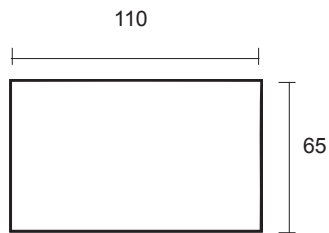

DIMENSION

* in centimeters

A top view