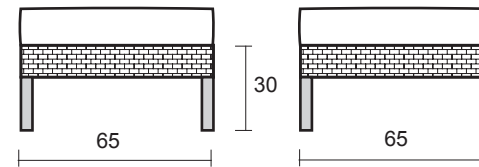

sunbrella™

MCS-08

Modena Ottoman

DIMENSION

* in centimeters

A top view

B side view

MATERIALS