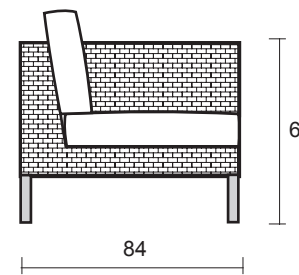

Modena Sofa- Left Seat

DIMENSION

* in centimeters

A front view

B side view

MATERIALS

POWDERCOATED
ALUMINIUM
mainframe

ALL-WEATHER WICKER
strap in 1:1 weaving style