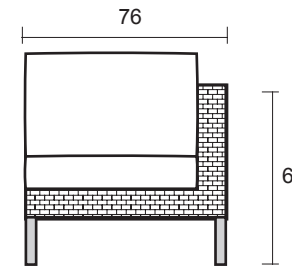

FABRICS OPTION 2:
sunbrella™

5409-0000 5422-0000
5408-0000 5432-0000
5453-0000

MCS-02

Modena Sofa- Middle Seat

DIMENSION

* in centimeters

A front view

B side view

Modena Sofa- Left Seat

DIMENSION

* in centimeters

A front view

B side view

MATERIALS

POWDERCOATED
ALUMINIUM
mainframe

ALL-WEATHER WICKER
strap in 1:1 weaving style