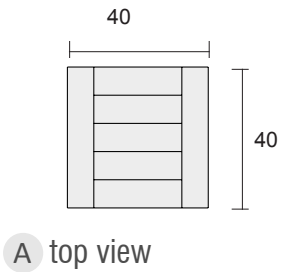

XYLUM™
Premium Outdoor Fabric

FABRICS OPTION 2:

sunbrella™

MSN-03

Maison Coffee Table

DIMENSION

* in centimeters

A top view

B side view

MATERIALS

PREMIUM TEAK
table top

STAINLESS STEEL
mainframe

MSN-04

Maison Side Table

DIMENSION

* in centimeters