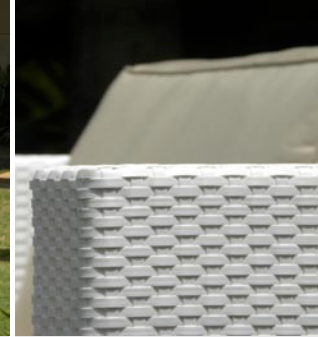

TRICONVILLE™

modena

TRICONVILLE™

modena

The Modena modular wicker furniture range smoothens the transition between indoors and outdoors. It is the combination of seating comfort, functionality and aesthetic sense. Modena modular range can be arranged in various configurations to give the ideal sitting arrangement in any garden, patio or the living room. The completely modular system consists of one arm corner chairs, no arm middle chair, single seater, long table and a footstool components that can be easily linked to form a sofa of any configuration, giving the option of using it as an office sofa, reception sofa or home cinema sofa.