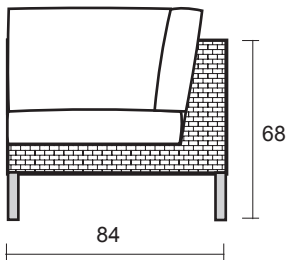

MCS-04

Modena Sofa- Corner Seat

DIMENSION

* in centimeters

B side view

MATERIALS

POWDERCOATED
ALUMINIUM
mainframe

ALL-WEATHER WICKER
strap in 1:1 weaving style

FABRICS OPTION 1:

XYLUM™
Premium Outdoor Fabric

FABRICS OPTION 2:

sunbrella™

MCS-08

Modena Ottoman

DIMENSION

* in centimeters

MATERIALS

POWDERCOATED
ALUMINIUM
mainframe

ALL-WEATHER WICKER
strap in 1:1 weaving style

FABRICS OPTION 1:

XYLUM™
Premium Outdoor Fabric

FABRICS OPTION 2:

sunbrella™