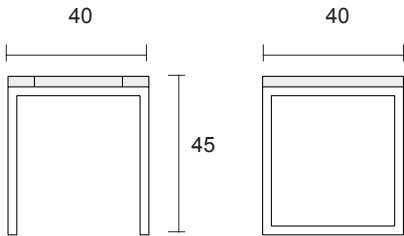

MATERIALS

B side view

TRICONVILLE^{TM}
modena