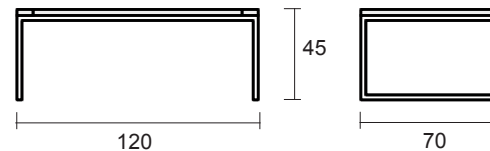

XYLUM™
Premium Outdoor Fabric

FABRICS OPTION 2:

sunbrella™

MSN-03

Maison Coffee Table

DIMENSION

* in centimeters

A top view

B side view

MATERIALS

PREMIUM TEAK
table top

STAINLESS STEEL
mainframe

MSN-04

Maison Side Table

DIMENSION

* in centimeters