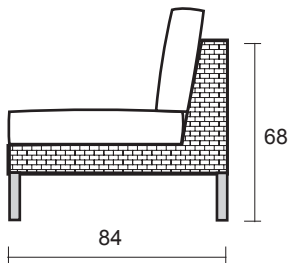

FABRICS OPTION 2:
sunbrella™

5409-0000 5422-0000
5408-0000 5432-0000
5453-0000

MCS-02

Modena Sofa- Middle Seat

DIMENSION

* in centimeters

A front view

B side view