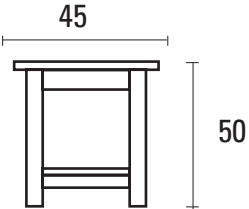

DN-5218S

Classic 18" Square
Side Table w/ Shelf

DIMENSION ▼

* in centimeters

B side view

MATERIALS ▼

PREMIUM TEAK
all made by grade A teak

TRICONVILLE™
low tables