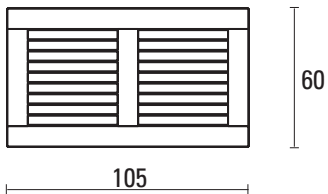

DN-5248

Classic Conversation Table 120

DIMENSION ▼

* in centimeters

A top view

B side view

MATERIALS ▼

PREMIUM TEAK
all made by grade A teak

DN-5242

Classic Conversation Table 120

DIMENSION ▼

* in centimeters

A top view

B side view

MATERIALS ▼

PREMIUM TEAK
all made by grade A teak

DN-5242A

Classic 42" Coffee Table w/ Shelf

DIMENSION

* in centimeters

A top view

B side view

MATERIALS

PREMIUM TEAK
all made by grade A teak

DN-5221S

Classic 21" Round Side Table w/ Shelf

DIMENSION

* in centimeters

Ø54

A top view

45

B side view