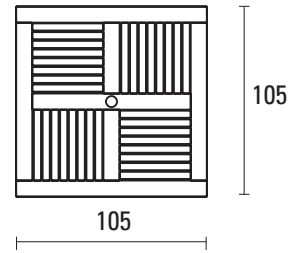

DN-5248

Classic Conversation Table 120

DIMENSION ▼

* in centimeters

A top view

B side view

MATERIALS ▼

PREMIUM TEAK
all made by grade A teak

DN-5242

Classic Conversation Table 120

DIMENSION ▼

* in centimeters

A top view

B side view

MATERIALS ▼

PREMIUM TEAK
all made by grade A teak

DN-5242A

Classic 42" Coffee Table w/ Shelf

DIMENSION

* in centimeters

A top view

B side view

MATERIALS

PREMIUM TEAK
all made by grade A teak

DN-5221S

Classic 21" Round Side Table w/ Shelf

DIMENSION

* in centimeters

Ø54

A top view

45

B side view