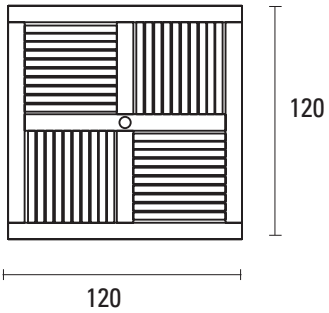

Classic 21" Round
Side Table
DN-5221 *page 06*

Classic 21" Round
Side Table w/ Shelf
DN-5221S *page 07*

Classic 18" Square
Side Table
DN-5218 *page 08*

Classic 18" Square
Side Table w/ Shelf
DN-5218S *page 09*

DN-5248

Classic Conversation Table 120

DIMENSION ▼

* in centimeters

A top view

B side view

MATERIALS ▼

PREMIUM TEAK
all made by grade A teak

DN-5242

Classic Conversation Table 120

DIMENSION ▼

* in centimeters

A top view

B side view

MATERIALS ▼

PREMIUM TEAK
all made by grade A teak

DN-5221S

Classic 21" Round Side Table w/ Shelf

DIMENSION

* in centimeters

Ø54

A top view

45

B side view