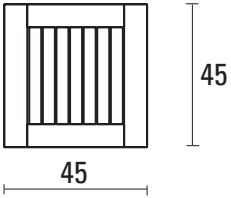

DIMENSION ▼

* in centimeters

A top view