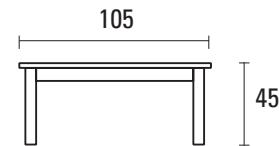

DN-5248

Classic Conversation Table 120

DIMENSION ▼

* in centimeters

A top view

B side view

MATERIALS ▼

PREMIUM TEAK
all made by grade A teak

DN-5242

Classic Conversation Table 120

DIMENSION ▼

* in centimeters

A top view

B side view

MATERIALS ▼

PREMIUM TEAK
all made by grade A teak

DN-5242A

Classic 42" Coffee Table w/ Shelf

DIMENSION

* in centimeters

A top view

B side view

MATERIALS

PREMIUM TEAK
all made by grade A teak

DN-5221S

Classic 21" Round Side Table w/ Shelf

DIMENSION

* in centimeters

Ø54

A top view

45

B side view