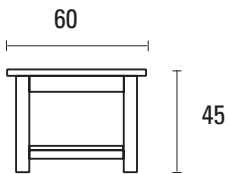

DN-5242

Classic Conversation Table 120

DIMENSION ▼

* in centimeters

A top view

B side view

MATERIALS ▼

PREMIUM TEAK
all made by grade A teak

DN-5242A

Classic 42" Coffee Table w/ Shelf

DIMENSION

* in centimeters

A top view

B side view

MATERIALS

PREMIUM TEAK
all made by grade A teak

DN-5221

Classic 21" Round Side Table

DIMENSION

* in centimeters

A top view

B side view

MATERIALS

PREMIUM TEAK
all made by grade A teak

DN-5221S

Classic 21" Round Side Table w/ Shelf

DIMENSION

* in centimeters

Ø54

A top view

45

B side view