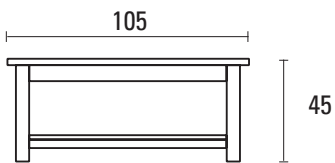

DN-5242

Classic Conversation Table 120

DIMENSION ▼

* in centimeters

A top view

B side view

MATERIALS ▼

PREMIUM TEAK
all made by grade A teak

DN-5242A

Classic 42" Coffee Table w/ Shelf

DIMENSION

* in centimeters

A top view

B side view

MATERIALS

PREMIUM TEAK
all made by grade A teak

DN-5221

Classic 21" Round Side Table

DIMENSION

* in centimeters

A top view

B side view

MATERIALS

PREMIUM TEAK
all made by grade A teak

DN-5221S

Classic 21" Round Side Table w/ Shelf

DIMENSION

* in centimeters

Ø54

A top view

45

B side view