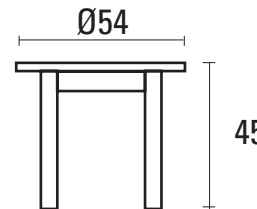

DN-5242A

Classic 42" Coffee Table w/ Shelf

DIMENSION

* in centimeters

A top view

B side view

MATERIALS

PREMIUM TEAK
all made by grade A teak

DN-5221

Classic 21" Round Side Table

DIMENSION

* in centimeters

A top view

B side view

MATERIALS

PREMIUM TEAK
all made by grade A teak

DN-5221S

Classic 21" Round Side Table w/ Shelf

DIMENSION

* in centimeters

Ø54

A top view

45

B side view

MATERIALS

PREMIUM TEAK
all made by grade A teak

DN-5218

Classic 18" Square Side Table

DIMENSION

* in centimeters

45

A top view