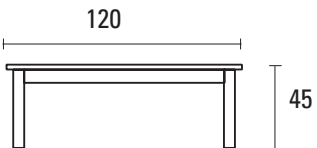

DN-5248

Classic Conversation Table 120

DIMENSION ▼

* in centimeters

A top view

B side view

MATERIALS ▼

PREMIUM TEAK
all made by grade A teak

DN-5242

Classic Conversation Table 120

DIMENSION ▼

* in centimeters

A top view

B side view

MATERIALS ▼

PREMIUM TEAK
all made by grade A teak

DN-5242A

Classic 42" Coffee Table w/ Shelf

DIMENSION

* in centimeters

A top view

B side view

MATERIALS

PREMIUM TEAK
all made by grade A teak

DN-5221S

Classic 21" Round Side Table w/ Shelf

DIMENSION

* in centimeters

Ø54

A top view

45

B side view