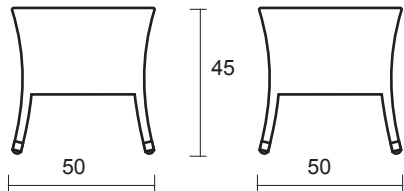

LRS-07

Lorriane Side Table

DIMENSION

* in centimeters

B side view

MATERIALS

POWDERCOATED ALUMINIUM mainframe

ALL-WEATHER WICKER Rod (round wicker) in 2:1 weaving style. Colors:

TRL-03

Lorriane Lounger

DIMENSION

* in centimeters

B side view

MATERIALS

POWDERCOATED ALUMINIUM mainframe

ALL-WEATHER WICKER Rod in 2:1 weaving style

FABRICS OPTION 1:

XYLUM™
Premium Outdoor Fabric

FABRICS OPTION 2:

sunbrella™