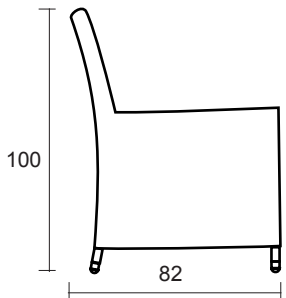

FABRICS OPTION 2:

sunbrella™

5409-0000 5422-0000
5408-0000 5432-0000
5453-0000

LRS-01

Lorriane Sofa- Single Seat

DIMENSION

* in centimeters

A front view