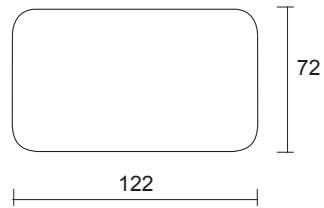

FABRICS OPTION 2:

sunbrella™

5409-0000 5422-0000
5408-0000 5432-0000
5453-0000

LRS-04

Lorriane Coffee Table

DIMENSION

* in centimeters

A top view

MATERIALS

POWDERCOATED ALUMINIUM mainframe

ALL-WEATHER WICKER Rod (round wicker) in 2:1 weaving style. Colors:

B side view

LRS-05

Lorriane Side Table With Shelf

DIMENSION

* in centimeters