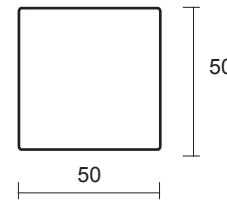

MATERIALS

POWDERCOATED ALUMINIUM mainframe

ALL-WEATHER WICKER Rod (round wicker) in 2:1 weaving style. Colors:

B side view

LRS-05

Lorriane Side Table With Shelf

DIMENSION

* in centimeters