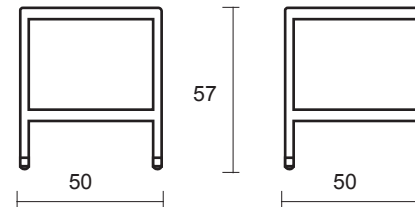

MATERIALS

POWDERCOATED ALUMINIUM mainframe

ALL-WEATHER WICKER Rod (round wicker) in 2:1 weaving style. Colors:

B side view

LRS-05

Lorriane Side Table With Shelf

DIMENSION

* in centimeters

A top view

MATERIALS

POWDERCOATED ALUMINIUM mainframe

ALL-WEATHER WICKER Rod (round wicker) in 2:1 weaving style. Colors:

B side view

LRS-07

Lorriane Side Table

DIMENSION

DIMENSION

* in centimeters

A top view

B side view

MATERIALS

POWDERCOATED ALUMINIUM mainframe

ALL-WEATHER WICKER Rod in 2:1 weaving style

FABRICS OPTION 1: