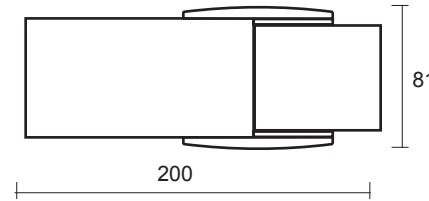

A top view

MATERIALS

POWDERCOATED ALUMINIUM mainframe

ALL-WEATHER WICKER Rod (round wicker) in 2:1 weaving style. Colors:

B side view

LRS-07

Lorriane Side Table

DIMENSION

* in centimeters

A top view

B side view

MATERIALS

POWDERCOATED ALUMINIUM mainframe

ALL-WEATHER WICKER Rod (round wicker) in 2:1 weaving style. Colors:

TRL-03

Lorriane Lounger

DIMENSION

* in centimeters

A top view

B side view

MATERIALS

POWDERCOATED ALUMINIUM mainframe

ALL-WEATHER WICKER Rod in 2:1 weaving style

FABRICS OPTION 1: