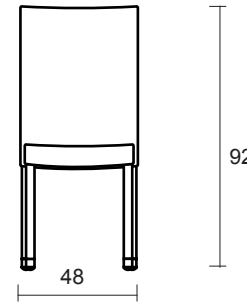

Lorriane Lounger

TRL-03 *page 10*

LRS-11

Lorriane Arm Chair

DIMENSION

* in centimeters

A front view

B side view

FABRICS OPTION 2:

sunbrella™

5409-0000 5422-0000
5408-0000 5432-0000
5453-0000

LRS-12

Lorriane Side Stacking Chair

DIMENSION

* in centimeters

A front view