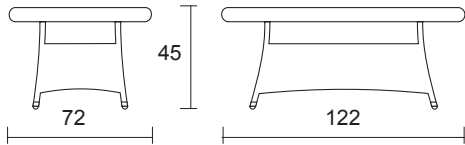

FABRICS OPTION 2:

sunbrella™

5409-0000 5422-0000
5408-0000 5432-0000
5453-0000

LRS-04

Lorriane Coffee Table

DIMENSION

* in centimeters

A top view

MATERIALS

POWDERCOATED ALUMINIUM mainframe

ALL-WEATHER WICKER Rod (round wicker) in 2:1 weaving style. Colors:

B side view

LRS-05

Lorriane Side Table With Shelf

DIMENSION

* in centimeters