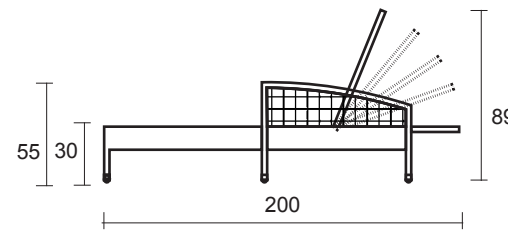

A top view

MATERIALS

POWDERCOATED ALUMINIUM mainframe

ALL-WEATHER WICKER Rod (round wicker) in 2:1 weaving style. Colors:

B side view

LRS-07

Lorriane Side Table

DIMENSION

* in centimeters

A top view

B side view

MATERIALS

POWDERCOATED ALUMINIUM mainframe

ALL-WEATHER WICKER Rod (round wicker) in 2:1 weaving style. Colors:

TRL-03

Lorriane Lounger

DIMENSION

* in centimeters

A top view

B side view

MATERIALS

POWDERCOATED ALUMINIUM mainframe

ALL-WEATHER WICKER Rod in 2:1 weaving style

FABRICS OPTION 1: