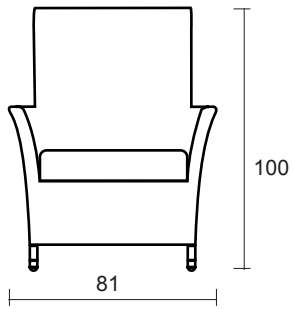

FABRICS OPTION 2:

sunbrella™

5409-0000 5422-0000
5408-0000 5432-0000
5453-0000

LRS-01

Lorriane Sofa- Single Seat

DIMENSION

* in centimeters

A front view