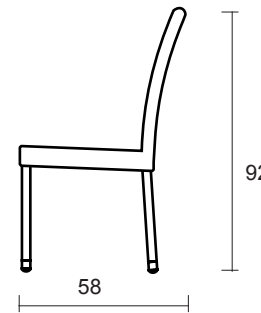

Lorriane Lounger

TRL-03 *page 10*

LRS-11

Lorriane Arm Chair

DIMENSION

* in centimeters

A front view

B side view

FABRICS OPTION 2:

sunbrella™

5409-0000 5422-0000
5408-0000 5432-0000
5453-0000

LRS-12

Lorriane Side Stacking Chair

DIMENSION

* in centimeters

A front view