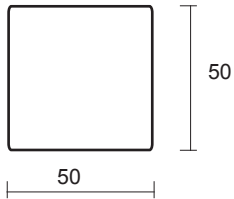

DIMENSION

* in centimeters

A top view