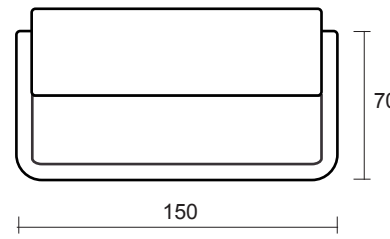

Dusun Reclaimed Teak Dining Table 175

KDT-175 *page 10*

Dusun Reclaimed Teak Dining Table 240

KDT-240 *page 11*

KBS-01

Kubu Sofa- Single Seat

DIMENSION

* in centimeters

KBS-02

Kubu Sofa- 2 Seat

DIMENSION

* in centimeters

A front view

B side view

MATERIALS

POWDERCOATED
ALUMINIUM
mainframe