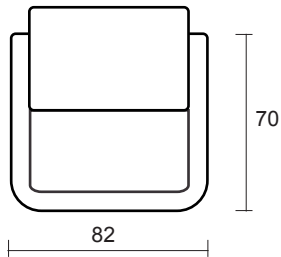

Dusun Reclaimed Teak Dining Table 175

KDT-175 *page 10*

Dusun Reclaimed Teak Dining Table 240

KDT-240 *page 11*

KBS-01

Kubu Sofa- Single Seat

DIMENSION

* in centimeters

KBS-02

Kubu Sofa- 2 Seat

DIMENSION

* in centimeters

A front view

B side view

MATERIALS

POWDERCOATED
ALUMINIUM
mainframe

B side view

KDT-175

Dusun Reclaimed Teak Dining Table 175

DIMENSION

* in centimeters

A top view

MATERIALS

RECLAIMED TEAK
aged look with reclaimed
teak material