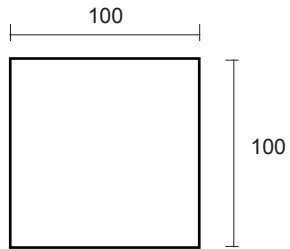

DIMENSION

* in centimeters

A top view

B side view

MATERIALS

POWDERCOATED
ALUMINIUM
mainframe

ALL-WEATHER WICKER
Rod (round wicker) in 2:1
weaving style. Available in
one special color:

Kubu

FROSTED GLASS
table top

KDT-100

Dusun Reclaimed Teak Dining Table 100

DIMENSION

* in centimeters

A top view

MATERIALS

RECLAIMED TEAK
aged look with reclaimed
teak material

B side view

KDT-175

Dusun Reclaimed Teak Dining Table 175

DIMENSION

* in centimeters

A top view

MATERIALS

RECLAIMED TEAK
aged look with reclaimed
teak material