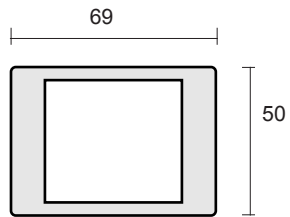

FABRICS OPTION 2:

sunbrella™

- | | |
|-----------|-----------|
| 5409-0000 | 5422-0000 |
| 5408-0000 | 5432-0000 |
| 5453-0000 | |

KBD-01

Kubu Dining Chair

DIMENSION

* in centimeters

A front view

FABRICS OPTION 2:

sunbrella™

- | | |
|-----------|-----------|
| 5409-0000 | 5422-0000 |
| 5408-0000 | 5432-0000 |
| 5453-0000 | |

KBS-05

Kubu Sofa- Side Table

DIMENSION

* in centimeters

A top view