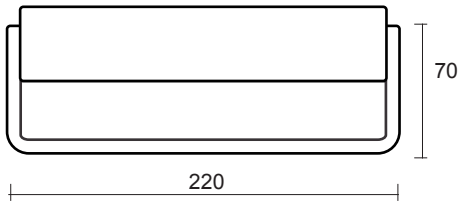

KBS-02

Kubu Sofa- 2 Seat

DIMENSION

* in centimeters

A front view

B side view

MATERIALS

POWDERCOATED
ALUMINIUM
mainframe

FABRICS OPTION 2:

sunbrella™

- | | |
|-----------|-----------|
| 5409-0000 | 5422-0000 |
| 5408-0000 | 5432-0000 |
| 5453-0000 | |

KBS-03

Kubu Sofa- 3 Seat

DIMENSION

* in centimeters

A front view