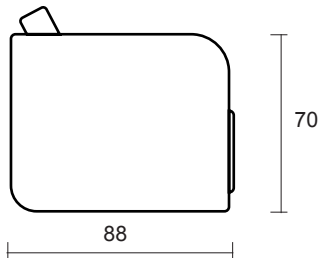

B side view

MATERIALS

POWDERCOATED
ALUMINIUM
mainframe

ALL-WEATHER WICKER
rod in 2:1 weaving style

Kubu

FABRICS OPTION 1:

XYLUM™
Premium Outdoor Fabric

Khaki	Black
Dark Grey	Chocolate
Light Grey	Maroon
Natural	

FABRICS OPTION 2:

sunbrella™

5409-0000	5422-0000
5408-0000	5432-0000
5453-0000