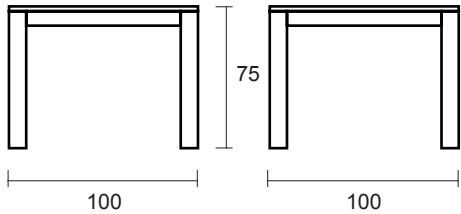

DIMENSION

* in centimeters

A top view

B side view

MATERIALS

POWDERCOATED
ALUMINIUM
mainframe

ALL-WEATHER WICKER
Rod (round wicker) in 2:1
weaving style. Available in
one special color:

Kubu

FROSTED GLASS
table top

KDT-100

Dusun Reclaimed Teak Dining Table 100

DIMENSION

* in centimeters

A top view

MATERIALS

RECLAIMED TEAK
aged look with reclaimed
teak material

B side view

KDT-175

Dusun Reclaimed Teak Dining Table 175

DIMENSION

* in centimeters

A top view

MATERIALS

RECLAIMED TEAK
aged look with reclaimed
teak material