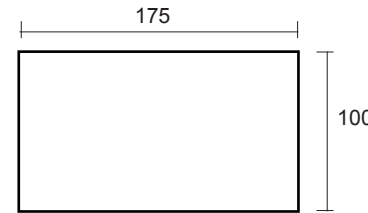

B side view

KDT-175

Dusun Reclaimed Teak Dining Table 175

DIMENSION

* in centimeters

A top view

MATERIALS

RECLAIMED TEAK
aged look with reclaimed
teak material

B side view

KDT-240

Dusun Reclaimed Teak Dining Table 240

DIMENSION

* in centimeters

MATERIALS

RECLAIMED TEAK
aged look with reclaimed
teak material

 **TRICONVILLE**TM
kubu