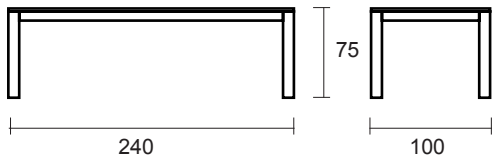

B side view

KDT-175

Dusun Reclaimed Teak Dining Table 175

DIMENSION

* in centimeters

A top view

MATERIALS

RECLAIMED TEAK
aged look with reclaimed
teak material

B side view

KDT-240

Dusun Reclaimed Teak Dining Table 240

DIMENSION

* in centimeters

MATERIALS

RECLAIMED TEAK
aged look with reclaimed
teak material

 **TRICONVILLE**TM
kubu

A top view

B side view