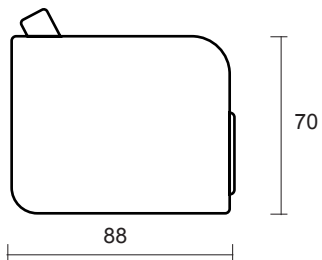

KBS-02

Kubu Sofa- 2 Seat

DIMENSION

* in centimeters

A front view

B side view

MATERIALS

POWDERCOATED
ALUMINIUM
mainframe

FABRICS OPTION 2:

sunbrella™

- | | |
|-----------|-----------|
| 5409-0000 | 5422-0000 |
| 5408-0000 | 5432-0000 |
| 5453-0000 | |

KBS-03

Kubu Sofa- 3 Seat

DIMENSION

* in centimeters

A front view