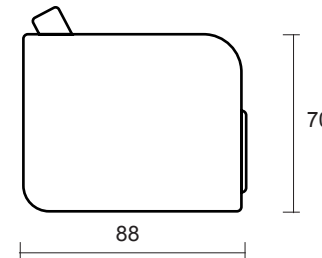

KBS-02

Kubu Sofa- 2 Seat

DIMENSION

* in centimeters

A front view

B side view

MATERIALS

POWDERCOATED
ALUMINIUM
mainframe