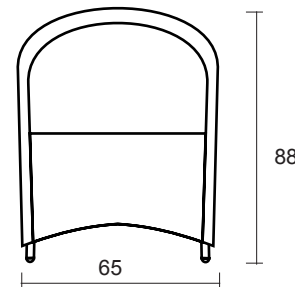

KBS-02

Kubu Sofa- 2 Seat

DIMENSION

* in centimeters

A front view

B side view

MATERIALS

POWDERCOATED
ALUMINIUM
mainframe

FABRICS OPTION 2:

sunbrella™

- | | |
|-----------|-----------|
| 5409-0000 | 5422-0000 |
| 5408-0000 | 5432-0000 |
| 5453-0000 | |

KBS-03

Kubu Sofa- 3 Seat

DIMENSION

* in centimeters

A front view

FABRICS OPTION 2:

sunbrella™

- | | |
|-----------|-----------|
| 5409-0000 | 5422-0000 |
| 5408-0000 | 5432-0000 |
| 5453-0000 | |

KBD-01

Kubu Dining Chair

DIMENSION

* in centimeters

A front view

FABRICS OPTION 2:

sunbrella™

- | | |
|-----------|-----------|
| 5409-0000 | 5422-0000 |
| 5408-0000 | 5432-0000 |
| 5453-0000 | |

KBS-05

Kubu Sofa- Side Table

DIMENSION

* in centimeters

A top view