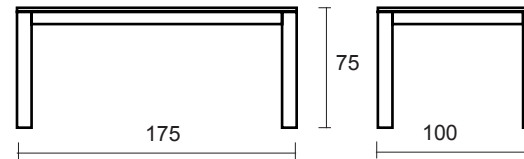

B side view

KDT-175

Dusun Reclaimed Teak Dining Table 175

DIMENSION

* in centimeters

A top view

MATERIALS

RECLAIMED TEAK
aged look with reclaimed
teak material

B side view

KDT-240

Dusun Reclaimed Teak Dining Table 240

DIMENSION

* in centimeters

MATERIALS

RECLAIMED TEAK
aged look with reclaimed
teak material

 **TRICONVILLE**TM
kubu