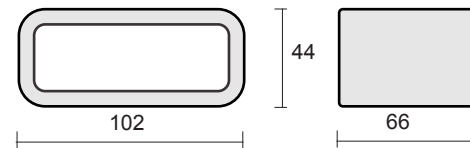

FABRICS OPTION 2:

sunbrella™

- | | |
|-----------|-----------|
| 5409-0000 | 5422-0000 |
| 5408-0000 | 5432-0000 |
| 5453-0000 | |

KBS-05

Kubu Sofa- Side Table

DIMENSION

* in centimeters

A top view

B side view

MATERIALS

POWDERCOATED
ALUMINIUM
mainframe

ALL-WEATHER WICKER
Rod (round wicker) in 2:1
weaving style. Available in
one special color:

Kubu

FROSTED GLASS
table top

KBS-04

Kubu Sofa- Coffee Table

DIMENSION

* in centimeters

A top view

B side view

MATERIALS

POWDERCOATED
ALUMINIUM
mainframe

ALL-WEATHER WICKER
Rod (round wicker) in 2:1
weaving style. Available in
one special color:

Kubu