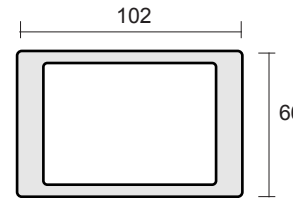

FABRICS OPTION 2:

sunbrella™

- | | |
|-----------|-----------|
| 5409-0000 | 5422-0000 |
| 5408-0000 | 5432-0000 |
| 5453-0000 | |

KBS-05

Kubu Sofa- Side Table

DIMENSION

* in centimeters

A top view

B side view

MATERIALS

POWDERCOATED
ALUMINIUM
mainframe

ALL-WEATHER WICKER
Rod (round wicker) in 2:1
weaving style. Available in
one special color:

Kubu

FROSTED GLASS
table top

KBS-04

Kubu Sofa- Coffee Table

DIMENSION

* in centimeters

A top view

B side view

MATERIALS

POWDERCOATED
ALUMINIUM
mainframe

ALL-WEATHER WICKER
Rod (round wicker) in 2:1
weaving style. Available in
one special color:

Kubu