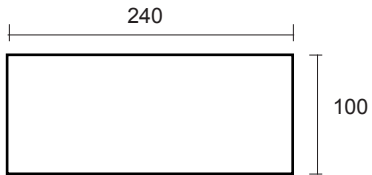

B side view

KDT-240

Dusun Reclaimed Teak Dining Table 240

DIMENSION

* in centimeters

MATERIALS

RECLAIMED TEAK
aged look with reclaimed
teak material

 **TRICONVILLE**TM
kubu

A top view

B side view