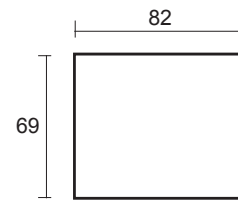

DIMENSION

* in centimeters

A top view