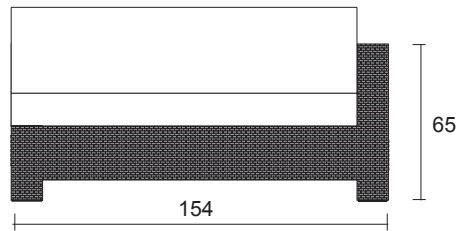

DIMENSION

* in centimeters

A front view