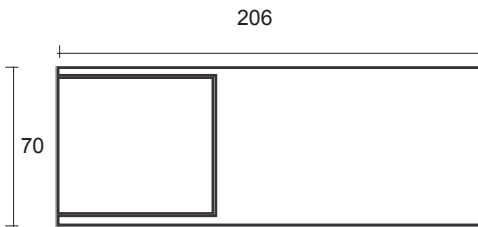

sunbrella™

FNTL-01

Flexy Lounger

DIMENSION

* in centimeters

A top view

B side view

MATERIALS