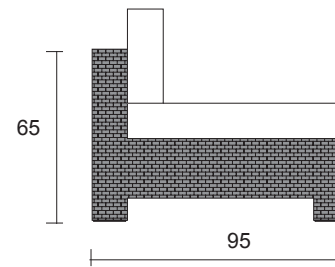

FNTS-01

Flexy Lounge- Single Seat

DIMENSION

* in centimeters

MATERIALS

POWDERCOATED
ALUMINIUM
mainframe

ALL-WEATHER WICKER
strap in 1:1 weaving style

FABRICS OPTION 1:

XYLUM™
Premium Outdoor Fabric

FABRICS OPTION 2:

sunbrella™

FNTS-03

Flexy Lounge- Middle Seat

DIMENSION

* in centimeters

B side view

MATERIALS

POWDERCOATED
ALUMINIUM
mainframe

ALL-WEATHER WICKER
strap in 1:1 weaving style

FABRICS OPTION 1:

XYLUM™
Premium Outdoor Fabric

FABRICS OPTION 2:

sunbrella™