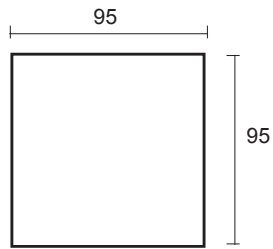

Flexy Lounge-Coffee Table

DIMENSION

* in centimeters

A top view

B side view

MATERIALS

POWDERCOATED ALUMINIUM mainframe

ALL-WEATHER WICKER strap in 1:1 weaving style