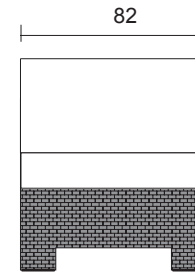

DIMENSION

* in centimeters

A front view