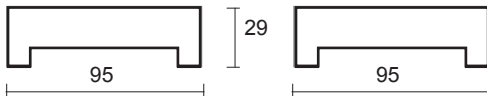

Flexy Lounge-Coffee Table

DIMENSION

* in centimeters

A top view

B side view

MATERIALS

POWDERCOATED ALUMINIUM mainframe

ALL-WEATHER WICKER strap in 1:1 weaving style