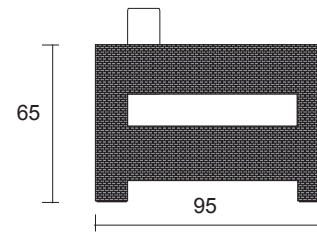

FABRICS OPTION 2:

sunbrella™

FNTS-11

Flexy Lounge- Corner Module XL Right

DIMENSION

* in centimeters

A front view

B side view