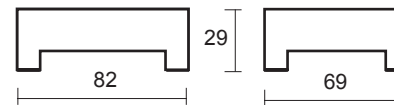

FNTS-52

Flexy Lounge-Coffee Table

DIMENSION

* in centimeters

MATERIALS

POWDERCOATED ALUMINIUM mainframe

ALL-WEATHER WICKER strap in 1:1 weaving style

FABRICS OPTION 1:

XYLUM™
Premium Outdoor Fabric

FABRICS OPTION 2:

sunbrella™

FNTS-65

Flexy Lounge-Ottoman/ Side Table

DIMENSION

* in centimeters

B side view

MATERIALS

POWDERCOATED ALUMINIUM mainframe

ALL-WEATHER WICKER strap in 1:1 weaving style

FABRICS OPTION 1:

XYLUM™
Premium Outdoor Fabric

FABRICS OPTION 2:

sunbrella™