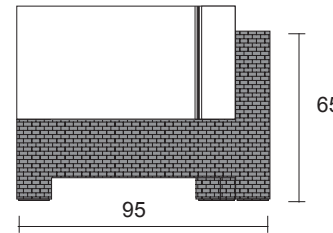

FNTS-13

Flexy Lounge- Corner Rounded Seat

DIMENSION

* in centimeters

A front view

B side view

MATERIALS

POWDERCOATED
ALUMINIUM
mainframe