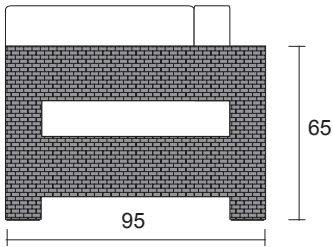

XYLUM™
Premium Outdoor Fabric

FABRICS OPTION 2:

sunbrella™

FNTS-02

Flexy Lounge- Corner Seat

DIMENSION

* in centimeters

A front view