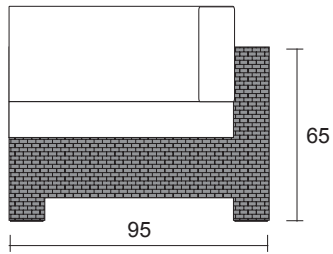

XYLUM™
Premium Outdoor Fabric

FABRICS OPTION 2:

sunbrella™

FNTS-02

Flexy Lounge- Corner Seat

DIMENSION

* in centimeters

A front view