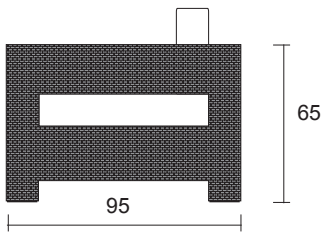

FNTS-14

Flexy Lounge- Corner Module XL Left

DIMENSION

* in centimeters

B side view

MATERIALS

POWDERCOATED
ALUMINIUM
mainframe

ALL-WEATHER WICKER
strap in 1:1 weaving style

FABRICS OPTION 1:

XYLUM™
Premium Outdoor Fabric

FABRICS OPTION 2:

sunbrella™

FNTS-11

Flexy Lounge- Corner Module XL Right

DIMENSION

* in centimeters

MATERIALS

POWDERCOATED
ALUMINIUM
mainframe

ALL-WEATHER WICKER
strap in 1:1 weaving style

FABRICS OPTION 1:

XYLUM™
Premium Outdoor Fabric

FABRICS OPTION 2:

sunbrella™