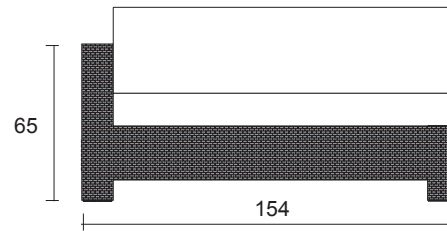

FABRICS OPTION 2:

sunbrella™

FNTS-11

Flexy Lounge- Corner Module XL Right

DIMENSION

* in centimeters

A front view

B side view