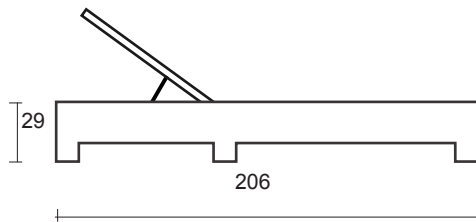

sunbrella™

FNTL-01

Flexy Lounger

DIMENSION

* in centimeters

A top view

B side view

MATERIALS