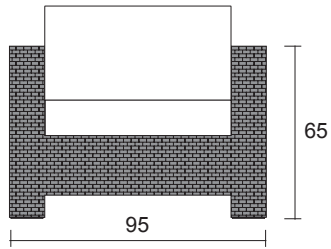

Flexy Lounger
FNTL-01 *page 11*

FNTS-01

Flexy Lounge- Single Seat

DIMENSION

* in centimeters

A front view

B side view

MATERIALS