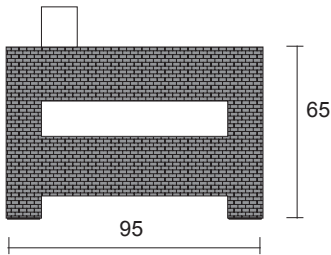

Flexy Lounger
FNTL-01 *page 11*

FNTS-01

Flexy Lounge- Single Seat

DIMENSION

* in centimeters

A front view

B side view

MATERIALS