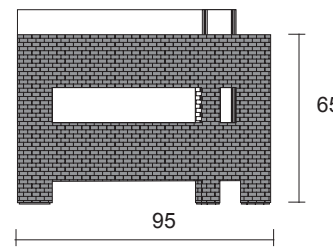

FNTS-13

Flexy Lounge- Corner Rounded Seat

DIMENSION

* in centimeters

A front view

B side view

MATERIALS

POWDERCOATED
ALUMINIUM
mainframe