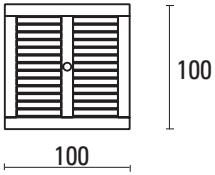

## DIMENSION

\* in centimeters

A top view

B side view

# CLT-100

Classic  
Dining Table 100

**DIMENSION** ▼

\* in centimeters

A top view

B side view

**MATERIALS** ▼

PREMIUM TEAK  
top and mainframe