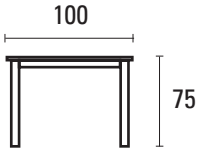

## DIMENSION

\* in centimeters

A top view

B side view

# CLT-100

Classic  
Dining Table 100

**DIMENSION** ▼

\* in centimeters

A top view

B side view

**MATERIALS** ▼

PREMIUM TEAK  
top and mainframe