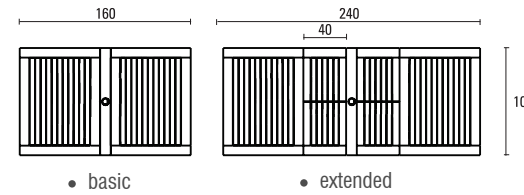

MATERIALS

PREMIUM TEAK
all made by grade A teak

A top view