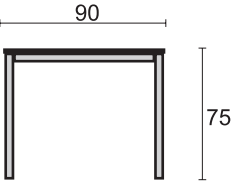

TRT-06

Siro Table 90

DIMENSION

* in centimeters

B side view

MATERIALS

PREMIUM TEAK
top table

STAINLESS STEEL
mainframe

TRICONVILLE™ extension & round dining table