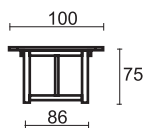

TRICONVILLE™

extension & round dining table

TRT-04

Siro Extension Table 280

DIMENSION

* in centimeters

A top view

B side view

MATERIALS

PREMIUM TEAK
top and mainframe

STAINLESS STEEL
mainframe

TRT-01

Siro Extension Table 220

DIMENSION

* in centimeters

A top view

LRT-180

Livina Round Table 180

DIMENSION

* in centimeters

Ø180

A top view

MATERIALS

PREMIUM TEAK
mainframe and top

GRANITE
center top

75

77

B side view

RDT-240

Royal Extension Table 240

DIMENSION

* in centimeters