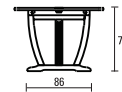

LRT-180

Livina Round Table 180

DIMENSION

* in centimeters

Ø180

A top view

MATERIALS

PREMIUM TEAK
mainframe and top

GRANITE
center top

75

77

B side view

RDT-240

Royal Extension Table 240

DIMENSION

* in centimeters

A top view

B side view

MATERIALS

PREMIUM TEAK
all made by grade A teak

RDT-310

Royal Extension Table 310

DIMENSION

* in centimeters

A top view

B side view

MATERIALS

PREMIUM TEAK
all made by grade A teak

VDT-320

Verdon Extension Table 320

DIMENSION

* in centimeters