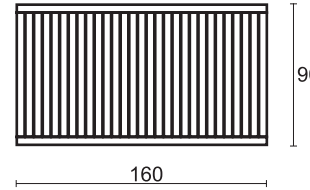

MATERIALS

PREMIUM TEAK
all made by grade A teak

A top view

B side view

TRT-03
Siro Table 210

TRT-05
Siro Table 160

DIMENSION ▼

* in centimeters

A top view

B side view

MATERIALS ▼

PREMIUM TEAK
top table

STAINLESS STEEL
mainframe

DIMENSION ▼

* in centimeters

A top view

B side view

MATERIALS ▼

PREMIUM TEAK
top table

STAINLESS STEEL
mainframe

TRT-06

Siro Table 90

DIMENSION

* in centimeters