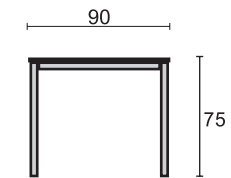

MATERIALS

PREMIUM TEAK
all made by grade A teak

A top view

B side view

VDT-240

Verdon Extension Table 240

DIMENSION

* in centimeters

MATERIALS

PREMIUM TEAK
all made by grade A teak

A top view

B side view

TRT-03
Siro Table 210

TRT-05
Siro Table 160

DIMENSION ▼

* in centimeters

A top view

B side view

MATERIALS ▼

PREMIUM TEAK
top table

STAINLESS STEEL
mainframe

DIMENSION ▼

* in centimeters

A top view

B side view

MATERIALS ▼

PREMIUM TEAK
top table

STAINLESS STEEL
mainframe

TRT-06

Siro Table 90

DIMENSION

* in centimeters