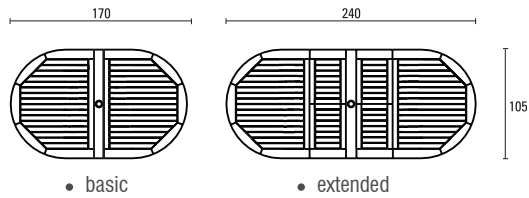

LRT-180

Livina Round Table 180

DIMENSION

* in centimeters

Ø180

A top view

MATERIALS

PREMIUM TEAK
mainframe and top

GRANITE
center top

75

77

B side view

RDT-240

Royal Extension Table 240

DIMENSION

* in centimeters

A top view

B side view

MATERIALS

PREMIUM TEAK
all made by grade A teak

RDT-310

Royal Extension Table 310

DIMENSION

* in centimeters

A top view

B side view

MATERIALS

PREMIUM TEAK
all made by grade A teak

VDT-320

Verdon Extension Table 320

DIMENSION

* in centimeters