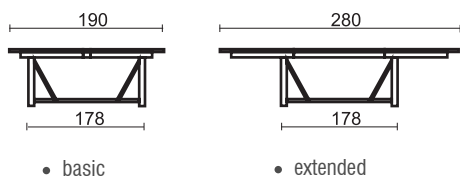

TRICONVILLE™

extension & round dining table

TRT-04

Siro Extension Table 280

DIMENSION

* in centimeters

A top view

B side view

MATERIALS

PREMIUM TEAK
top and mainframe

STAINLESS STEEL
mainframe

TRT-01

Siro Extension Table 220

DIMENSION

* in centimeters

A top view

LRT-180

Livina Round Table 180

DIMENSION

* in centimeters

Ø180

A top view

MATERIALS

PREMIUM TEAK
mainframe and top

GRANITE
center top

75

77

B side view

RDT-240

Royal Extension Table 240

DIMENSION

* in centimeters