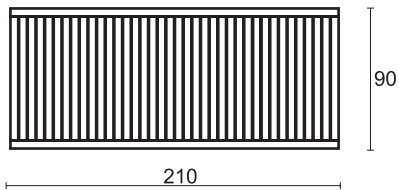

MATERIALS

PREMIUM TEAK
all made by grade A teak

A top view

B side view

TRT-03
Siro Table 210

TRT-05
Siro Table 160

DIMENSION ▼

* in centimeters

A top view

B side view

MATERIALS ▼

PREMIUM TEAK
top table

STAINLESS STEEL
mainframe

DIMENSION ▼

* in centimeters

A top view