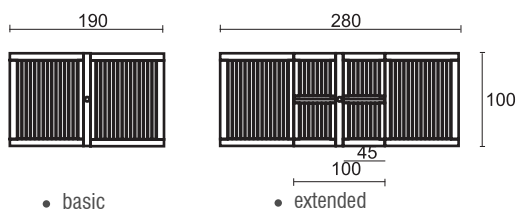

TRICONVILLE™

extension & round dining table

TRT-04

Siro Extension Table 280

DIMENSION

* in centimeters

A top view

B side view

MATERIALS

PREMIUM TEAK
top and mainframe

STAINLESS STEEL
mainframe

TRT-01

Siro Extension Table 220

DIMENSION

* in centimeters

A top view

LRT-180

Livina Round Table 180

DIMENSION

* in centimeters

Ø180

A top view

MATERIALS

PREMIUM TEAK
mainframe and top

GRANITE
center top

75

77

B side view

RDT-240

Royal Extension Table 240

DIMENSION

* in centimeters