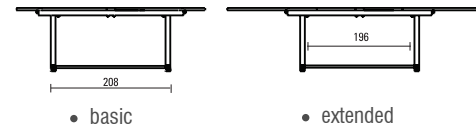

GRANITE
center top

75

77

B side view

RDT-240

Royal Extension Table 240

DIMENSION

* in centimeters

A top view

B side view

MATERIALS

PREMIUM TEAK
all made by grade A teak

RDT-310

Royal Extension Table 310

DIMENSION

* in centimeters

A top view

B side view

MATERIALS

PREMIUM TEAK
all made by grade A teak

VDT-320

Verdon Extension Table 320

DIMENSION

* in centimeters