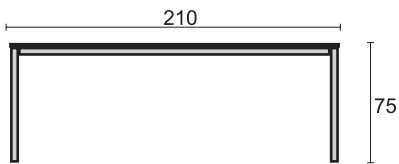

MATERIALS

PREMIUM TEAK
all made by grade A teak

A top view

B side view

VDT-240

Verdon Extension Table 240

DIMENSION

* in centimeters

MATERIALS

PREMIUM TEAK
all made by grade A teak

A top view

B side view

TRT-03
Siro Table 210

TRT-05
Siro Table 160

DIMENSION ▼

* in centimeters

A top view

B side view

MATERIALS ▼

PREMIUM TEAK
top table

STAINLESS STEEL
mainframe

DIMENSION ▼

* in centimeters

A top view

B side view

MATERIALS ▼

PREMIUM TEAK
top table

STAINLESS STEEL
mainframe

TRT-06

Siro Table 90

DIMENSION

* in centimeters