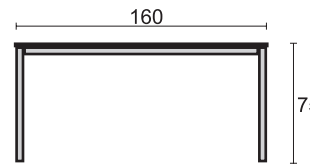

MATERIALS

PREMIUM TEAK
all made by grade A teak

A top view

B side view

TRT-03
Siro Table 210

TRT-05
Siro Table 160

DIMENSION ▼

* in centimeters

A top view

B side view

MATERIALS ▼

PREMIUM TEAK
top table

STAINLESS STEEL
mainframe

DIMENSION ▼

* in centimeters

A top view

B side view

MATERIALS ▼

PREMIUM TEAK
top table

STAINLESS STEEL
mainframe

TRT-06

Siro Table 90

DIMENSION

* in centimeters