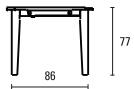

A top view

B side view

MATERIALS

PREMIUM TEAK
all made by grade A teak

VDT-320

Verdon Extension Table 320

DIMENSION

* in centimeters

MATERIALS

PREMIUM TEAK
all made by grade A teak

A top view

B side view

VDT-240

Verdon Extension Table 240

DIMENSION

* in centimeters

MATERIALS

PREMIUM TEAK
all made by grade A teak

A top view

B side view

TRT-03
Siro Table 210

TRT-05
Siro Table 160

DIMENSION ▼

* in centimeters

A top view

B side view

MATERIALS ▼

PREMIUM TEAK
top table

STAINLESS STEEL
mainframe

DIMENSION ▼

* in centimeters

A top view