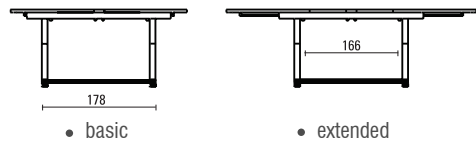

LRT-180

Livina Round Table 180

DIMENSION

* in centimeters

Ø180

A top view

MATERIALS

PREMIUM TEAK
mainframe and top

GRANITE
center top

75

77

B side view

RDT-240

Royal Extension Table 240

DIMENSION

* in centimeters

A top view

B side view

MATERIALS

PREMIUM TEAK
all made by grade A teak

RDT-310

Royal Extension Table 310

DIMENSION

* in centimeters

A top view

B side view

MATERIALS

PREMIUM TEAK
all made by grade A teak

VDT-320

Verdon Extension Table 320

DIMENSION

* in centimeters