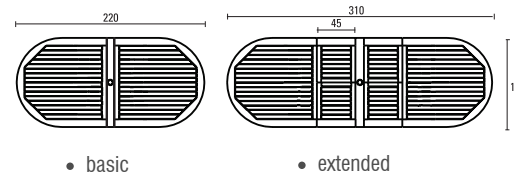

LRT-180

Livina Round Table 180

DIMENSION

* in centimeters

Ø180

A top view

MATERIALS

PREMIUM TEAK
mainframe and top

GRANITE
center top

75

77

B side view

RDT-240

Royal Extension Table 240

DIMENSION

* in centimeters

A top view

B side view

MATERIALS

PREMIUM TEAK
all made by grade A teak

RDT-310

Royal Extension Table 310

DIMENSION

* in centimeters

A top view

B side view

MATERIALS

PREMIUM TEAK
all made by grade A teak

VDT-320

Verdon Extension Table 320

DIMENSION

* in centimeters