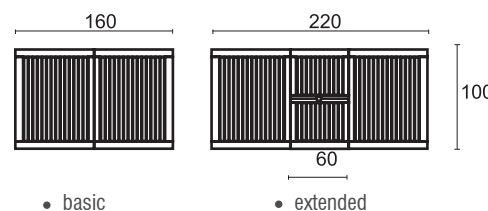

MATERIALS

PREMIUM TEAK
top and mainframe

STAINLESS STEEL
mainframe

TRT-01

Siro Extension Table 220

DIMENSION

* in centimeters

A top view

B side view

MATERIALS

PREMIUM TEAK
top and mainframe

STAINLESS STEEL
mainframe

LRT-130

Livina Round Table 130

DIMENSION

* in centimeters

LRT-180

Livina Round Table 180

DIMENSION

* in centimeters

Ø180

A top view

MATERIALS

PREMIUM TEAK
mainframe and top

GRANITE
center top

75

77

B side view

RDT-240

Royal Extension Table 240

DIMENSION

* in centimeters