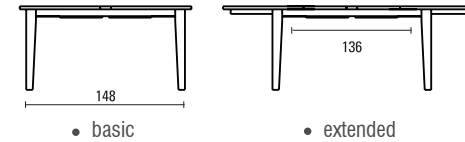

A top view

B side view

MATERIALS

PREMIUM TEAK
all made by grade A teak

VDT-320

Verdon Extension Table 320

DIMENSION

* in centimeters

MATERIALS

PREMIUM TEAK
all made by grade A teak

A top view

B side view

VDT-240

Verdon Extension Table 240

DIMENSION

* in centimeters

MATERIALS

PREMIUM TEAK
all made by grade A teak

A top view

B side view

TRT-03
Siro Table 210

TRT-05
Siro Table 160

DIMENSION ▼

* in centimeters

A top view

B side view

MATERIALS ▼

PREMIUM TEAK
top table

STAINLESS STEEL
mainframe

DIMENSION ▼

* in centimeters

A top view