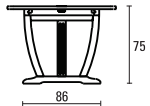

LRT-180

Livina Round Table 180

DIMENSION

* in centimeters

Ø180

A top view

MATERIALS

PREMIUM TEAK
mainframe and top

GRANITE
center top

75

77

B side view

RDT-240

Royal Extension Table 240

DIMENSION

* in centimeters

A top view

B side view

MATERIALS

PREMIUM TEAK
all made by grade A teak

RDT-310

Royal Extension Table 310

DIMENSION

* in centimeters