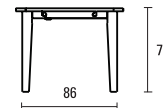

MATERIALS

PREMIUM TEAK
all made by grade A teak

A top view

B side view

VDT-240

Verdon Extension Table 240

DIMENSION

* in centimeters

MATERIALS

PREMIUM TEAK
all made by grade A teak

A top view

B side view

TRT-03
Siro Table 210

TRT-05
Siro Table 160

DIMENSION ▼

* in centimeters

A top view

B side view

MATERIALS ▼

PREMIUM TEAK
top table

STAINLESS STEEL
mainframe

DIMENSION ▼

* in centimeters

A top view

B side view

MATERIALS ▼

PREMIUM TEAK
top table

STAINLESS STEEL
mainframe

TRT-06

Siro Table 90

DIMENSION

* in centimeters