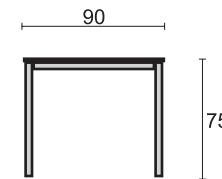

MATERIALS

PREMIUM TEAK
all made by grade A teak

A top view

B side view

TRT-03
Siro Table 210

TRT-05
Siro Table 160

DIMENSION ▼

* in centimeters

A top view

B side view

MATERIALS ▼

PREMIUM TEAK
top table

STAINLESS STEEL
mainframe

DIMENSION ▼

* in centimeters

A top view

B side view

MATERIALS ▼

PREMIUM TEAK
top table

STAINLESS STEEL
mainframe

TRT-06

Siro Table 90

DIMENSION

* in centimeters