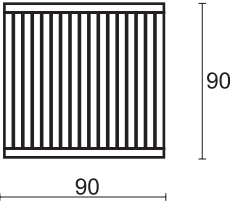

A top view

B side view

MATERIALS ▼

PREMIUM TEAK
top table

STAINLESS STEEL
mainframe

DIMENSION ▼

* in centimeters

A top view

B side view

MATERIALS ▼

PREMIUM TEAK
top table

STAINLESS STEEL
mainframe

TRT-06

Siro Table 90

DIMENSION

* in centimeters