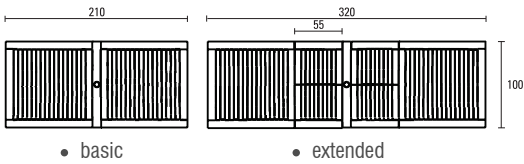

MATERIALS

PREMIUM TEAK
all made by grade A teak

A top view