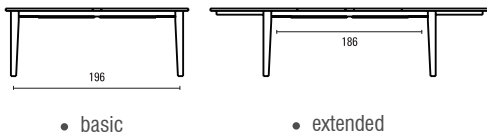

LRT-180

Livina Round Table 180

DIMENSION

* in centimeters

Ø180

A top view

MATERIALS

PREMIUM TEAK
mainframe and top

A top view

B side view

MATERIALS

PREMIUM TEAK
all made by grade A teak

VDT-320

Verdon Extension Table 320

DIMENSION

* in centimeters

MATERIALS

PREMIUM TEAK
all made by grade A teak

A top view

B side view

VDT-240

Verdon Extension Table 240

DIMENSION

* in centimeters

A top view

B side view

MATERIALS ▼

PREMIUM TEAK
top table

STAINLESS STEEL
mainframe

DIMENSION ▼

* in centimeters

A top view