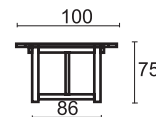

TRT-04

Siro Extension Table 280

DIMENSION

* in centimeters

MATERIALS

PREMIUM TEAK
top and mainframe

STAINLESS STEEL
mainframe

TRT-01

Siro Extension Table 220

DIMENSION

* in centimeters

B side view

MATERIALS

PREMIUM TEAK
top and mainframe

STAINLESS STEEL
mainframe