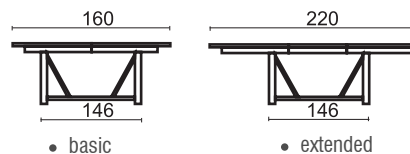

MATERIALS

PREMIUM TEAK
top and mainframe

STAINLESS STEEL
mainframe

TRT-01

Siro Extension Table 220

DIMENSION

* in centimeters

A top view

B side view

MATERIALS

PREMIUM TEAK
top and mainframe

STAINLESS STEEL
mainframe

LRT-130

Livina Round Table 130

DIMENSION

* in centimeters

LRT-180

Livina Round Table 180

DIMENSION

* in centimeters

Ø180

A top view

MATERIALS

PREMIUM TEAK
mainframe and top

GRANITE
center top

75

77

B side view

RDT-240

Royal Extension Table 240

DIMENSION

* in centimeters