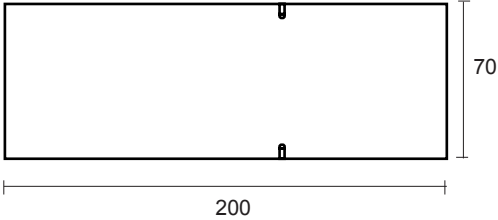

AZC-10A

Alzette- Sling Stacking Chair

DIMENSION ▾
* in centimeters

MATERIALS ▾

STAINLESS STEEL
mainframe

BATYLINE®
high-tech fabric of stability
and stretch resistance.
Available in 3 colors:

- Black
- White
- Sand

AZL-11

Alzette Lounger

DIMENSION ▾
* in centimeters

A top view

MATERIALS ▾

STAINLESS STEEL
mainframe

BATYLINE®
high-tech fabric of stability
and stretch resistance.
Available in 3 colors:

- Black
- White
- Sand