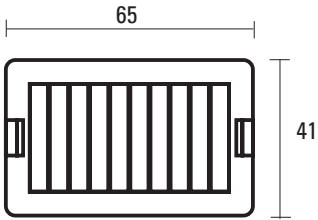

TRTRAY-65x41

Lorriane Tray

DIMENSION

* in centimeters

A top view

MATERIALS

POWDERCOATED ALUMINIUM mainframe

PREMIUM TEAK baseline

ALL-WEATHER WICKER Rod (round wicker) in 2:1 weaving style. Available in 3 colors:

Moccacino

Beige

Black

TRICONVILLE™ accessories