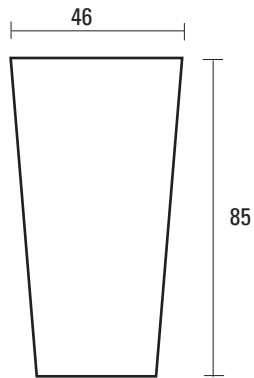

### DIMENSION

\* in centimeters

A top view

B side view

# VAS-85

Tall Planter With Aluminium Pot

**DIMENSION** ▼ \* in centimeters

A top view

B side view

**MATERIALS** ▼

ALL-WEATHER WICKER  
Available in 2 styles:

<b>Peel (1:1) ▼</b>	<b>Strap (1:1) ▼</b>
Dark Brown	White
Black	Dark Bronze
Graphite Black	Dark Mahogany
Beige	
White	

## DIMENSION

\* in centimeters

A top view

B side view