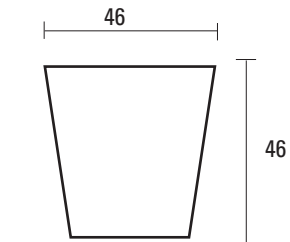

### DIMENSION

\* in centimeters

A top view

B side view

# VAS-85

Tall Planter With Aluminium Pot

**DIMENSION** ▼ \* in centimeters

A top view

B side view

**MATERIALS** ▼

ALL-WEATHER WICKER  
Available in 2 styles:

<b>Peel (1:1) ▼</b>	<b>Strap (1:1) ▼</b>
Dark Brown	White
Black	Dark Bronze
Graphite Black	Dark Mahogany
Beige	
White	

# VAS-46

Low Planter With Aluminium Pot

**DIMENSION** ▼ \* in centimeters

A top view

B side view

**MATERIALS** ▼

ALL-WEATHER WICKER  
Available in 2 styles:

<b>Peel (1:1) ▼</b>	<b>Strap (1:1) ▼</b>
Dark Brown	White
Black	Dark Bronze
Graphite Black	Dark Mahogany
Beige	
White	

## DIMENSION

\* in centimeters

A top view

B side view