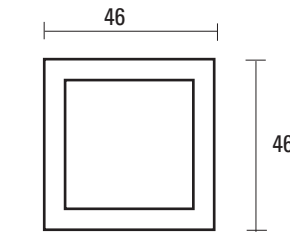

DIMENSION ▼ * in centimeters

A top view