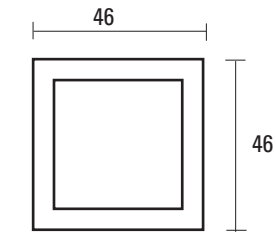

## DIMENSION

\* in centimeters

A top view

### DIMENSION

\* in centimeters

A top view

B side view

# VAS-85

Tall Planter With Aluminium Pot

**DIMENSION** ▼ \* in centimeters

A top view

B side view

**MATERIALS** ▼

ALL-WEATHER WICKER  
Available in 2 styles:

<b>Peel (1:1) ▼</b>	<b>Strap (1:1) ▼</b>
Dark Brown	White
Black	Dark Bronze
Graphite Black	Dark Mahogany
Beige	
White	